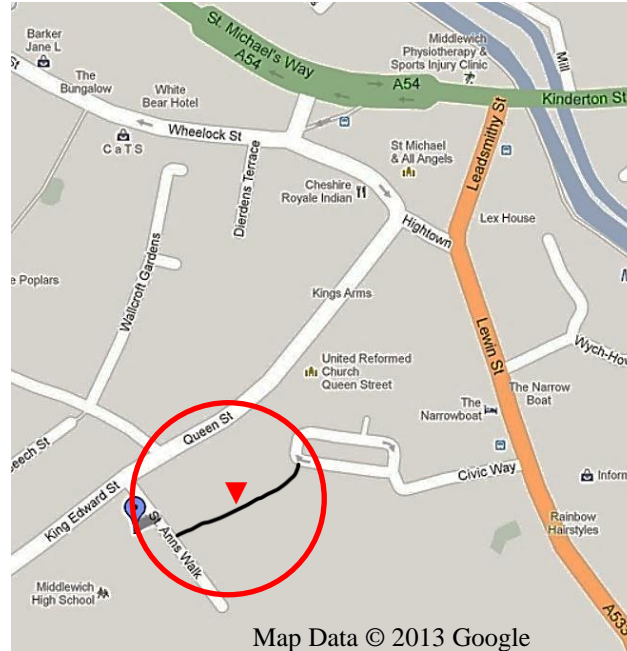

All other photographs are courtesy of the artists.

Our concerts are held in **Middlewich Community Centre** (see ▼ below)

Middlewich Community Centre (▼) is on the pedestrian walkway which runs from St Anns Walk (between the Community Centre and Oakland Medical Centre [Sat-Nav: **CW10 9BE**]) to the Victoria Hall car park at the top of Civic Way [Sat-Nav: **CW10 9BX**]. St Anns Walk is off King Edward Street / Queen Street opposite the entrance to Home Bargains.

There are 2 **FREE after 6pm** car parks. One is by the Victoria Hall (at the end of Civic Way). The other is "Southway", which is across Queen Street outside Home Bargains (first part of car park only, NOT the part by the store entrance).