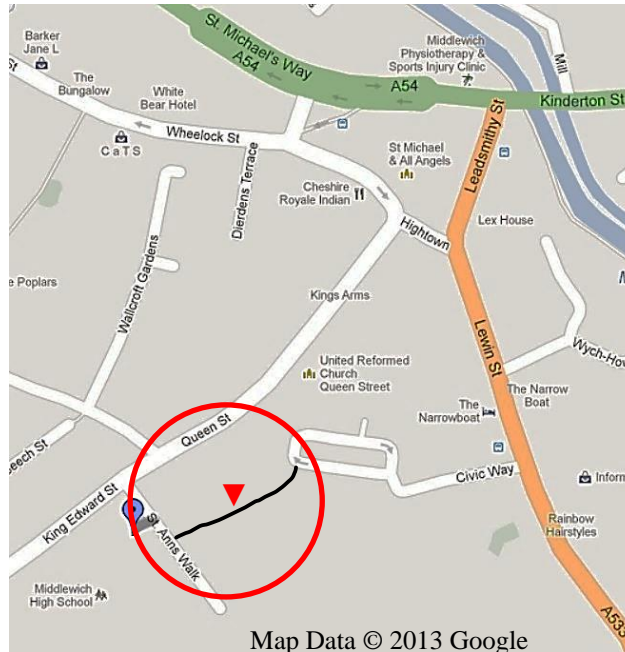

Our concerts are in the same venue
as last season (marked as ▼ below)
Middlewich Community Centre

Map Data © 2013 Google

The Community Centre (▼) is on the pedestrian
walkway which runs from St Anns Walk
(between the Community Centre and Oakland
Medical Centre [Sat-Nav: **CW10 9BE**]) to the
Victoria Hall car park at the top of Civic Way
[Sat-Nav: **CW10 9BX**].

St Anns Walk is off King Edward Street / Queen
Street opposite ex-Jack's (ex-Tesco)! There are 3
FREE car parks. Two are at the end of St Anns
Walk by the Leisure Centre (go left OR right after
passing Rowlands Pharmacy). The other is by the
Victoria Hall (at the end of Civic Way).